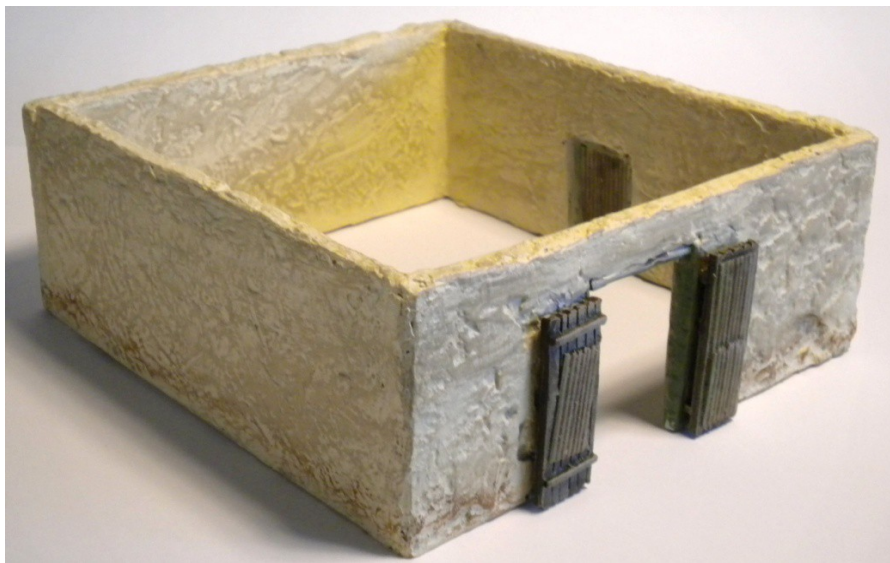

MILITARY MODELLING

April 2013

A new 1:48 scale release from **adM Models** is a set of Afghan Compound walls. Simple enough with these rough walls along with a couple of doorways. Ideal to combine with the Airfix Afghan buildings in the same scale, along with their modern British Army Land-Rovers, Jackal, Coyote and British troops of course. There are four wall sections plus the two sets of doors and a sheet of corrugated iron if you want to add that as well. All cast in polyurethane resin. Available direct from adM Models. A young range of scenic accessories at good value prices. Do have look at their new website at www.admmodels.co.uk